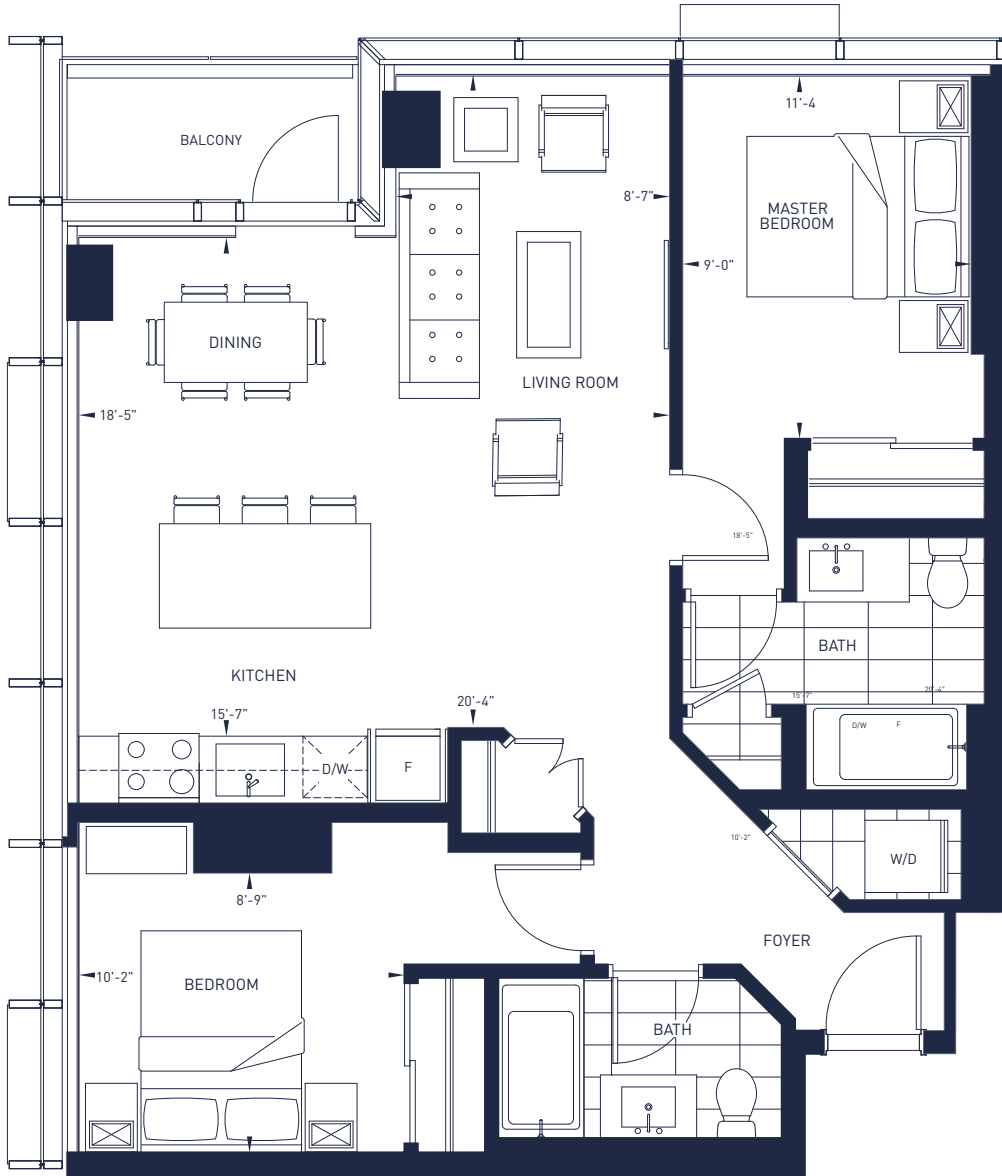

SKY SIGNATURE SUITES
AT ICE DISTRICT

K1 2 BEDROOMS
2 BATHROOMS
Interior: 904 sq. ft. Balcony: 40 sq. ft.

ALL DIMENSIONS, LAYOUTS, AND FINISHES ARE APPROXIMATE AND SUBJECT TO NORMAL CONSTRUCTION VARIANCES AND CHANGE WITHOUT NOTICE. FURNITURE IS DISPLAYED FOR ILLUSTRATION PURPOSES ONLY AND DOES NOT NECESSARILY REFLECT ELECTRICAL PLAN FOR THE SUITE. E.&O.E. MAY 2023