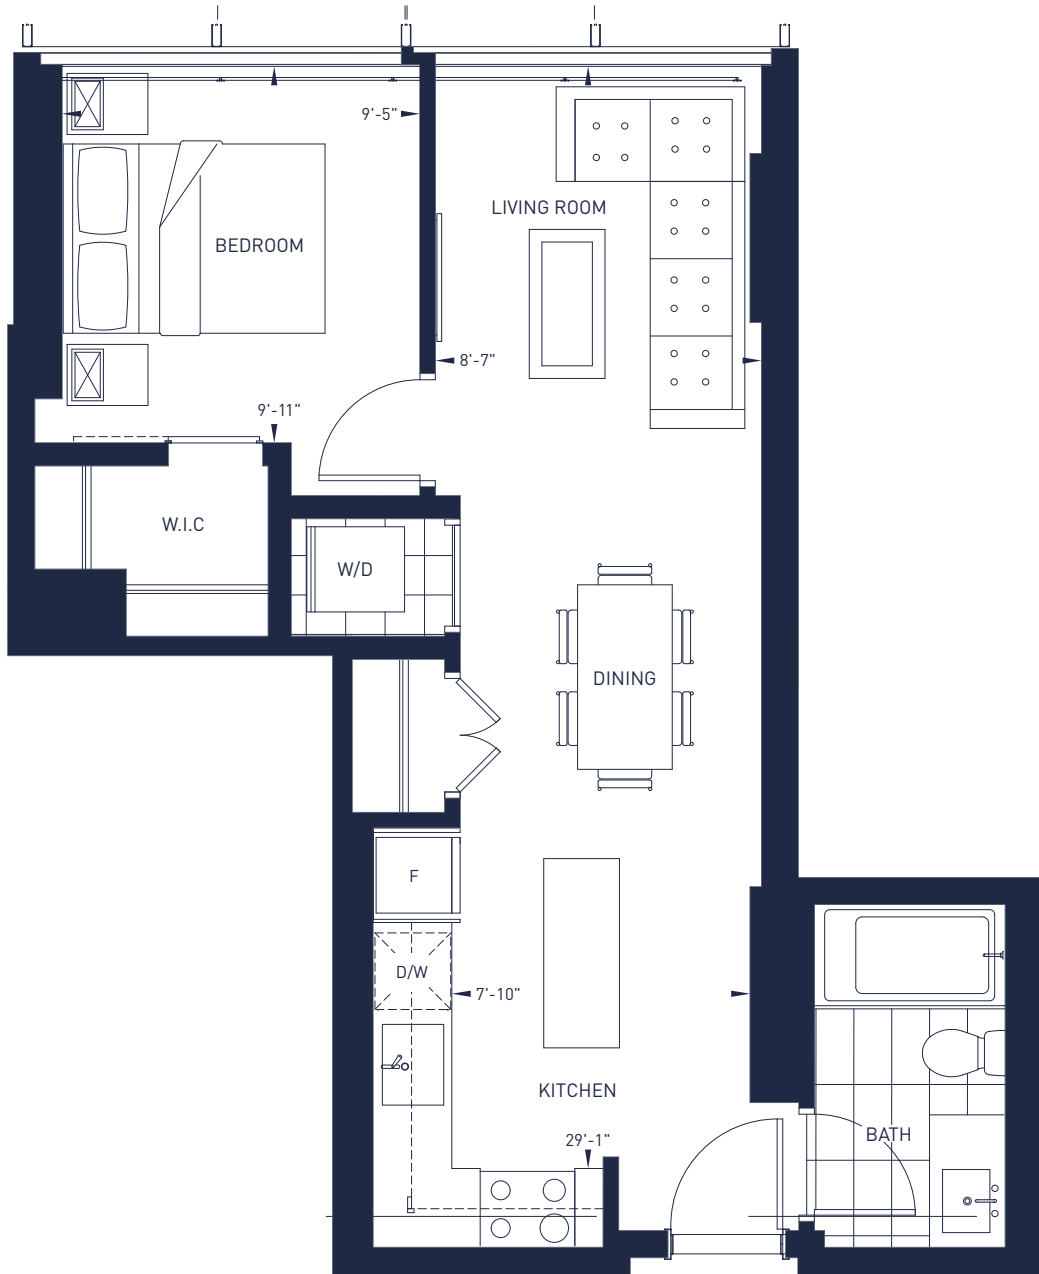

SKY SIGNATURE SUITES
AT ICE DISTRICT

F

1 BEDROOM
1 BATHROOM

Interior: 500 sq. ft.

LEVEL 31-42

LEVEL 43-59

LEVEL 60-66