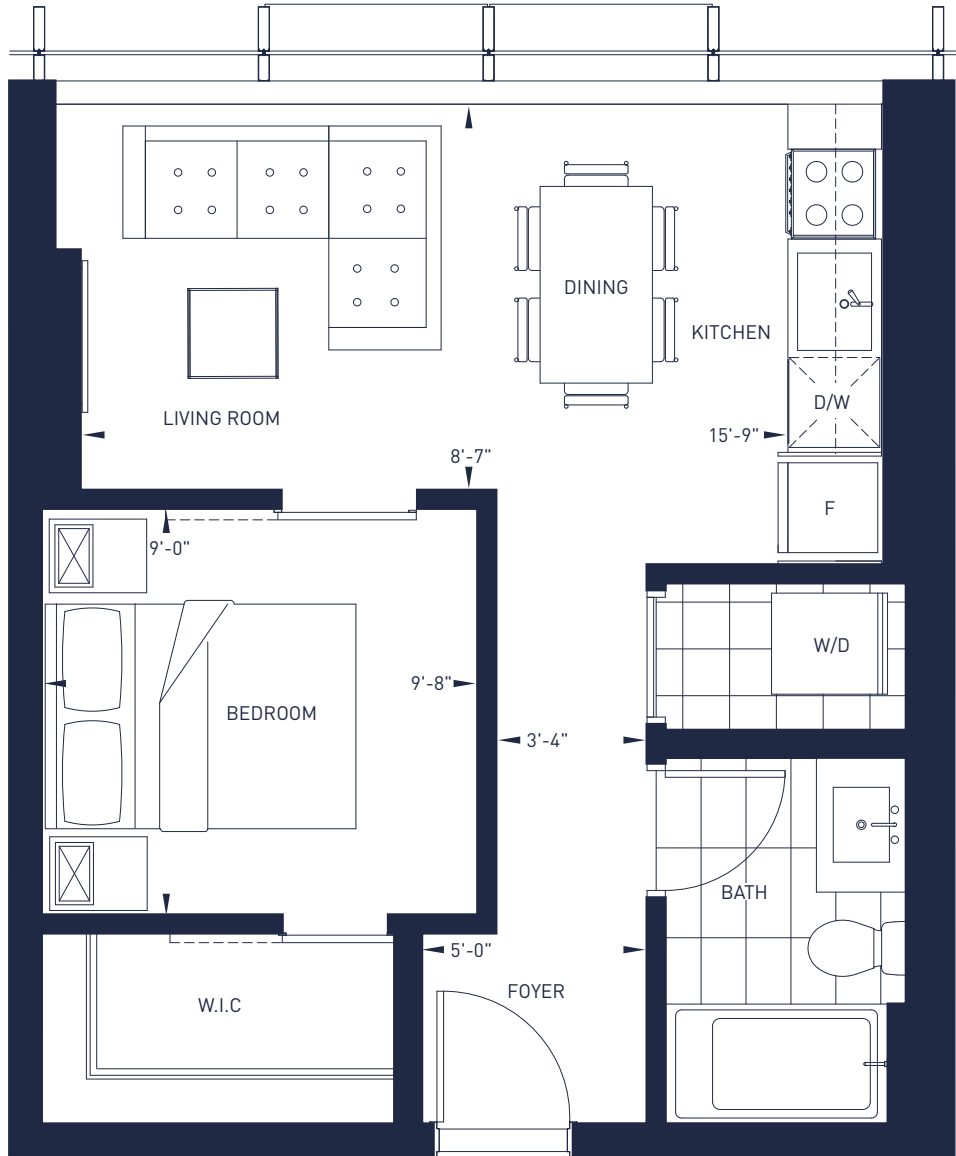

SKY SIGNATURE SUITES
AT ICE DISTRICT

E

1 BEDROOM
1 BATHROOM

Interior: 433 sq. ft.

LEVEL 31-42

LEVEL 43-59

ALL DIMENSIONS, LAYOUTS, AND FINISHES ARE APPROXIMATE AND SUBJECT TO NORMAL CONSTRUCTION VARIANCES AND CHANGE WITHOUT NOTICE. FURNITURE IS DISPLAYED FOR ILLUSTRATION PURPOSES ONLY AND DOES NOT NECESSARILY REFLECT ELECTRICAL PLAN FOR THE SUITE. E.&O.E. MAY 2023