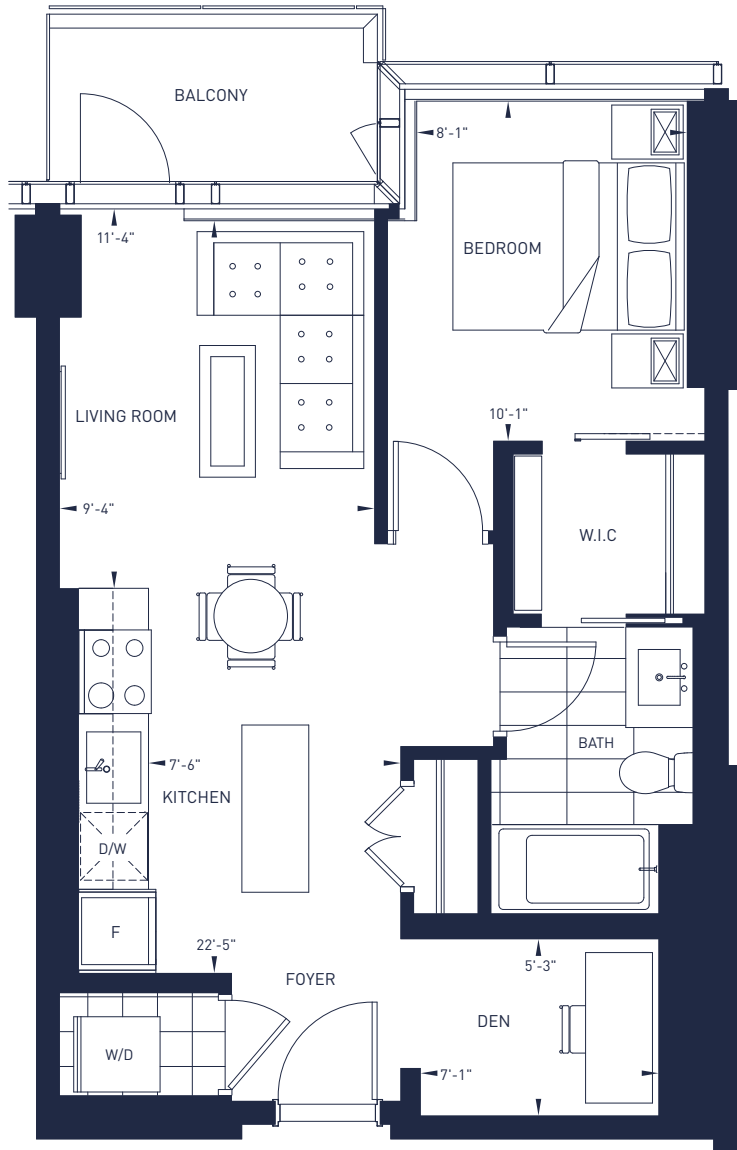

SKY SIGNATURE SUITES
AT ICE DISTRICT

C1 1 BEDROOM + DEN
1 BATHROOM
Interior: 529 sq. ft. Balcony: 50 sq. ft.

LEVEL 43-59

LEVEL 60-66