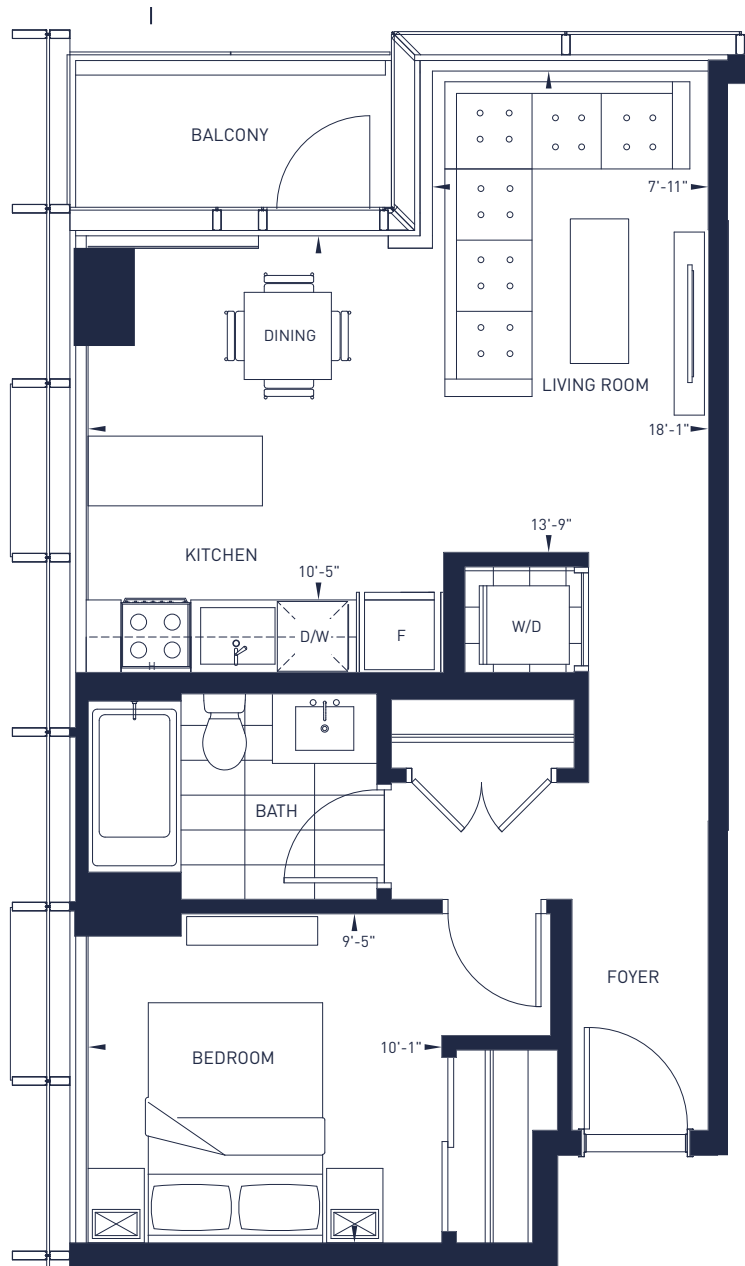

SKY SIGNATURE SUITES
AT ICE DISTRICT

B

1 BEDROOM
1 BATHROOM

Interior: 565 sq. ft. Balcony: 40 sq. ft.

LEVEL 31-42

LEVEL 43-59

LEVEL 60-66