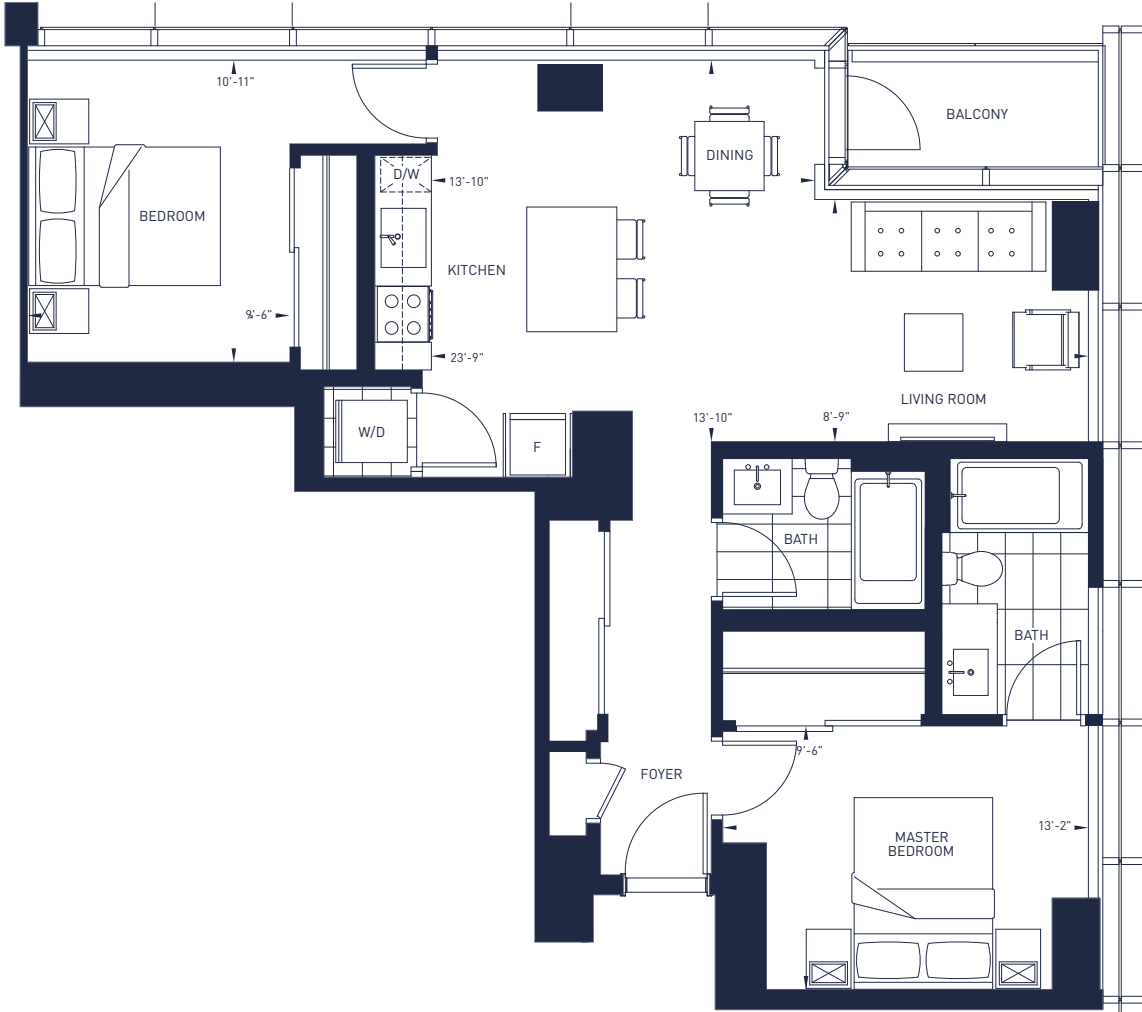

SKY SIGNATURE SUITES
AT ICE DISTRICT

A

2 BEDROOMS
2 BATHROOMS

Interior: 837 sq. ft. Balcony: 40 sq. ft.

LEVEL 31-42

LEVEL 43-59

LEVEL 60-66