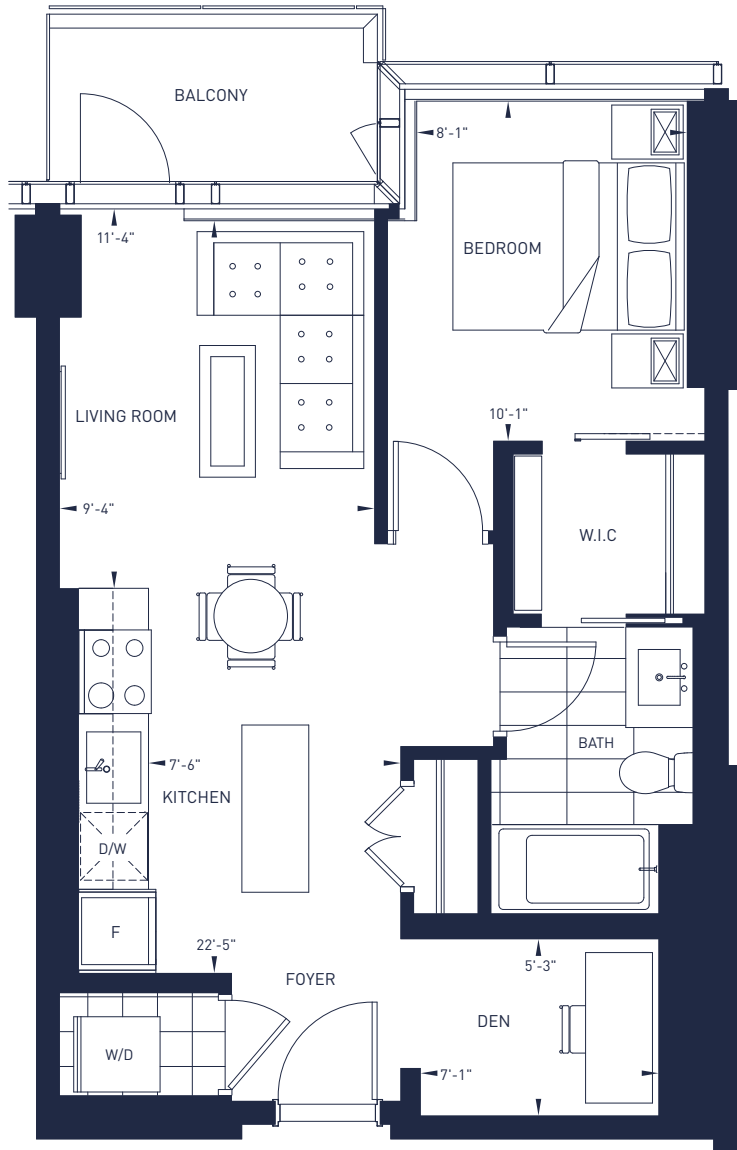

SKY SIGNATURE SUITES
AT ICE DISTRICT

C1 1 BEDROOM + DEN
1 BATHROOM
Interior: 592 sq. ft. Balcony: 50 sq. ft.

LEVEL 43-59

LEVEL 60-66