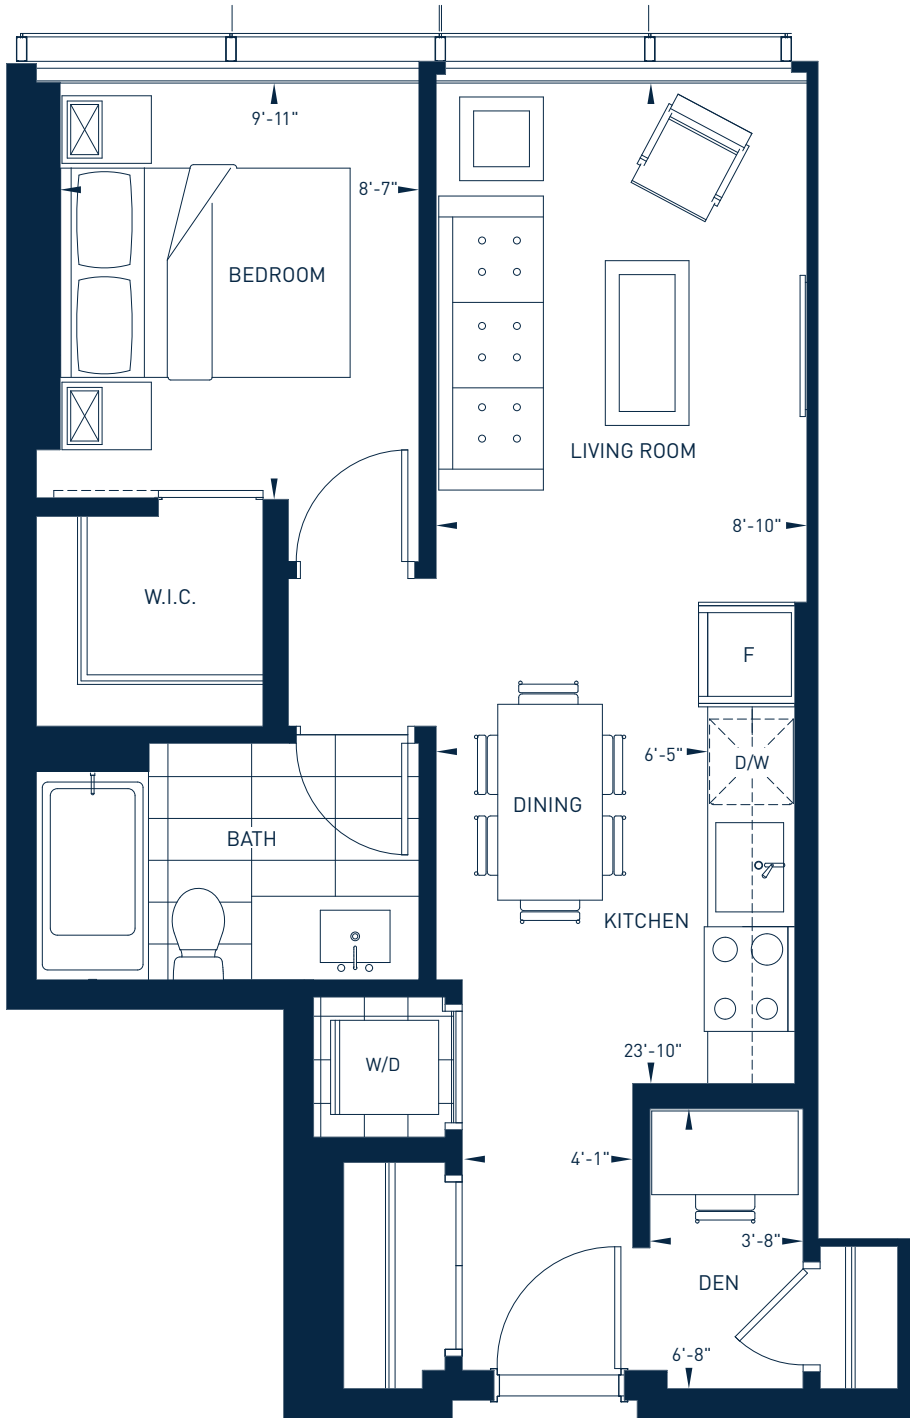

SKY SIGNATURE SUITES
AT ICE DISTRICT

G

1 BEDROOM + DEN
1 BATHROOM

Interior: 556 sq. ft.

LEVEL 31-42

LEVEL 43-59

LEVEL 60-66

ALL DIMENSIONS, LAYOUTS, AND FINISHES ARE APPROXIMATE AND SUBJECT TO NORMAL CONSTRUCTION VARIANCES AND CHANGE WITHOUT NOTICE. FURNITURE IS DISPLAYED FOR ILLUSTRATION PURPOSES ONLY AND DOES NOT NECESSARILY REFLECT THE ELECTRICAL PLAN FOR THE SUITE. SUITES ARE SOLD UNFURNISHED. E.&O.E. AUGUST 2020.