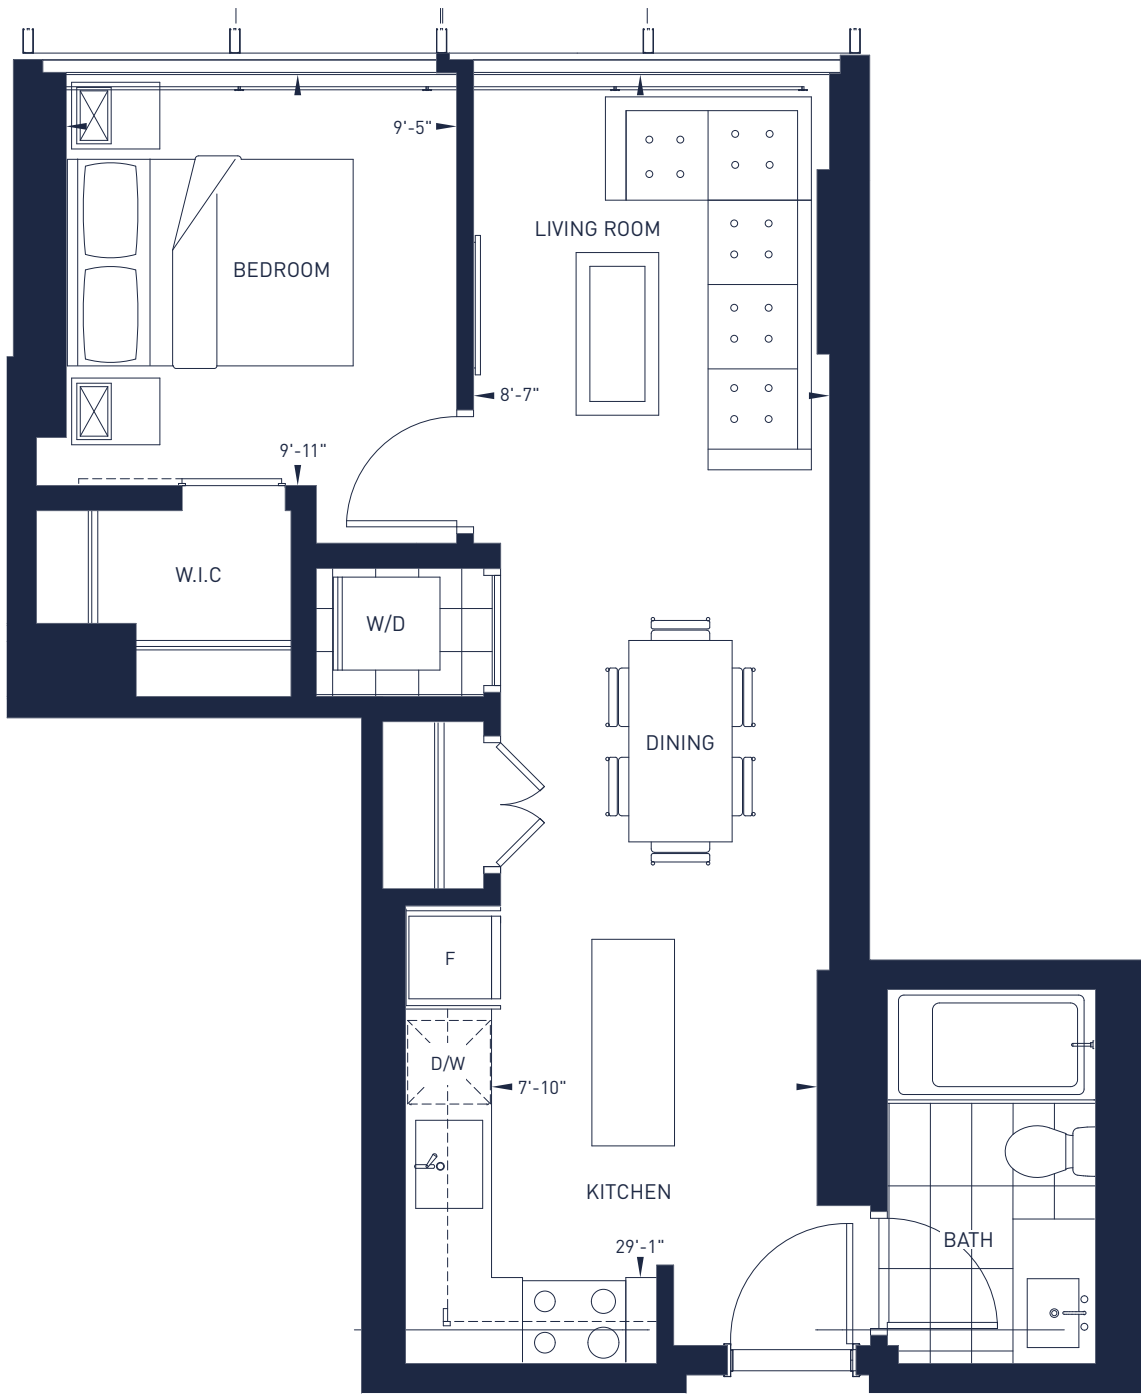

SKY SIGNATURE SUITES
AT ICE DISTRICT

F

1 BEDROOM
1 BATHROOM

Interior: 572 sq. ft.

LEVEL 31-42

LEVEL 43-59

LEVEL 60-66

ALL DIMENSIONS, LAYOUTS, AND FINISHES ARE APPROXIMATE AND SUBJECT TO NORMAL CONSTRUCTION VARIANCES AND CHANGE WITHOUT NOTICE. FURNITURE IS DISPLAYED FOR ILLUSTRATION PURPOSES ONLY AND DOES NOT NECESSARILY REFLECT THE ELECTRICAL PLAN FOR THE SUITE. SUITES ARE SOLD UNFURNISHED. E.&O.E. AUGUST 2020.