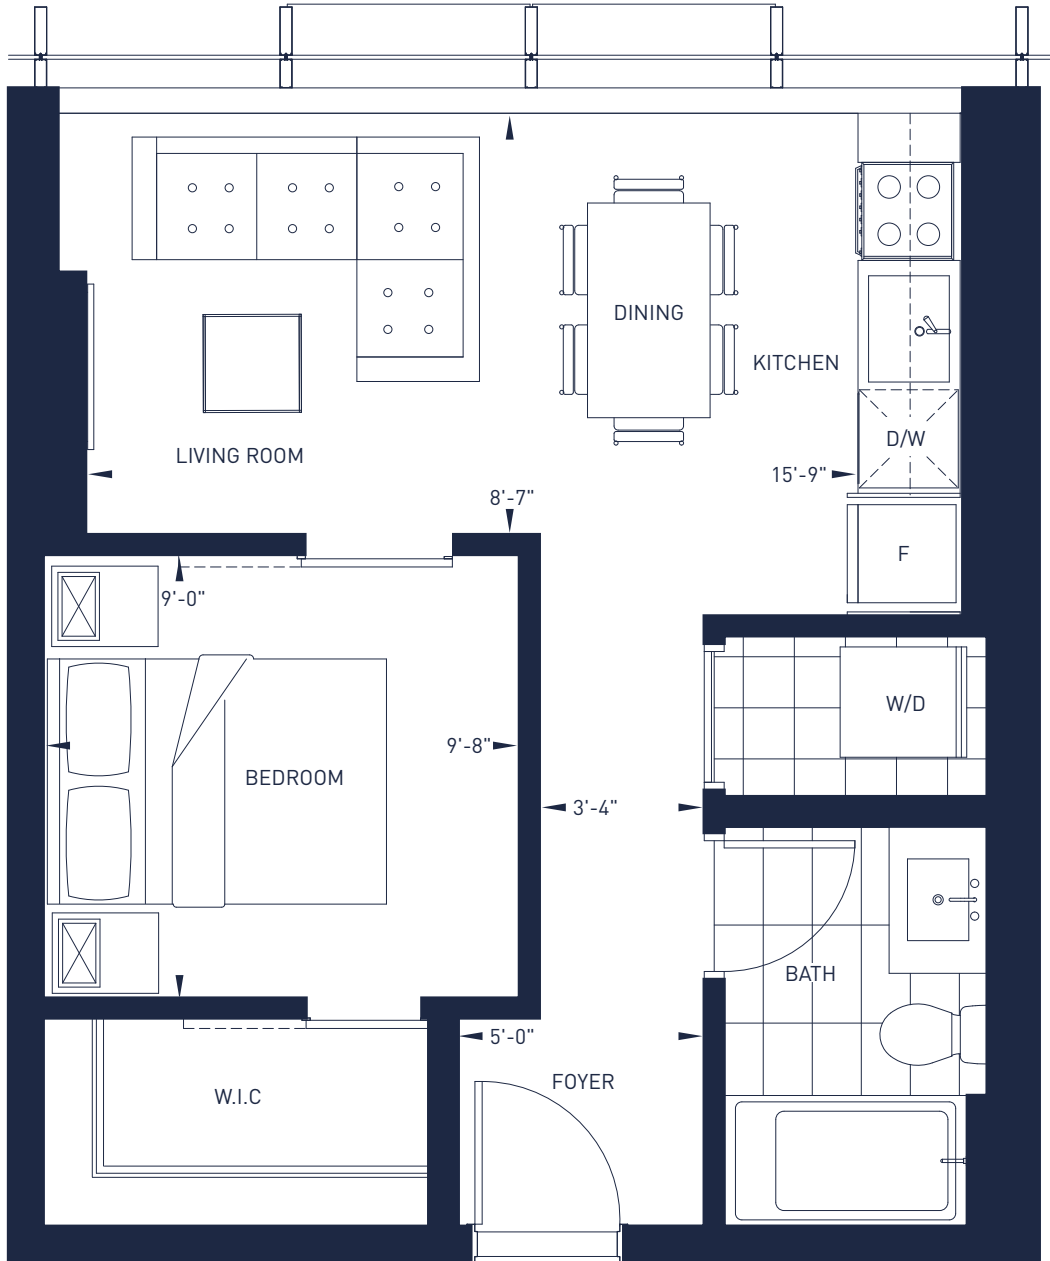

SKY SIGNATURE SUITES
AT ICE DISTRICT

E

1 BEDROOM
1 BATHROOM

Interior: 490 sq. ft.

LEVEL 31-42

LEVEL 43-59

ICE DISTRICT PROPERTIES

KATZGROUP REAL ESTATE

OOE one properties

McLeod REALTY & MANAGEMENT

ALL DIMENSIONS, LAYOUTS, AND FINISHES ARE APPROXIMATE AND SUBJECT TO NORMAL CONSTRUCTION VARIANCES AND CHANGE WITHOUT NOTICE. FURNITURE IS DISPLAYED FOR ILLUSTRATION PURPOSES ONLY AND DOES NOT NECESSARILY REFLECT THE ELECTRICAL PLAN FOR THE SUITE. SUITES ARE SOLD UNFURNISHED. E.&O.E. AUGUST 2020.