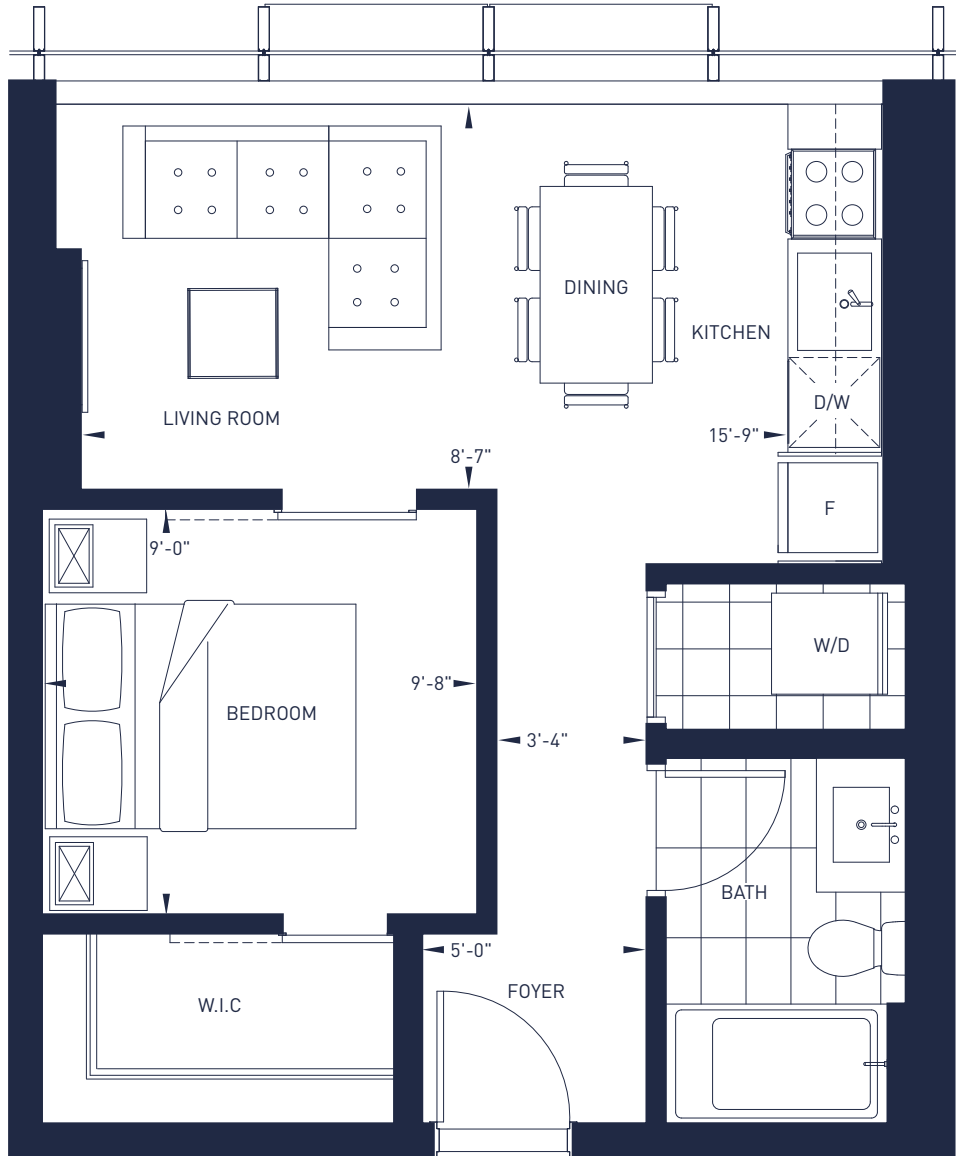

SKY SIGNATURE SUITES
AT ICE DISTRICT

E

1 BEDROOM
1 BATHROOM

Interior: 490 sq. ft.

LEVEL 31-42

LEVEL 43-59

ALL DIMENSIONS, LAYOUTS, AND FINISHES ARE APPROXIMATE AND SUBJECT TO NORMAL CONSTRUCTION VARIANCES AND CHANGE WITHOUT NOTICE. FURNITURE IS DISPLAYED FOR ILLUSTRATION PURPOSES ONLY AND DOES NOT NECESSARILY REFLECT ELECTRICAL PLAN FOR THE SUITE. E.&O.E. MAY 2023