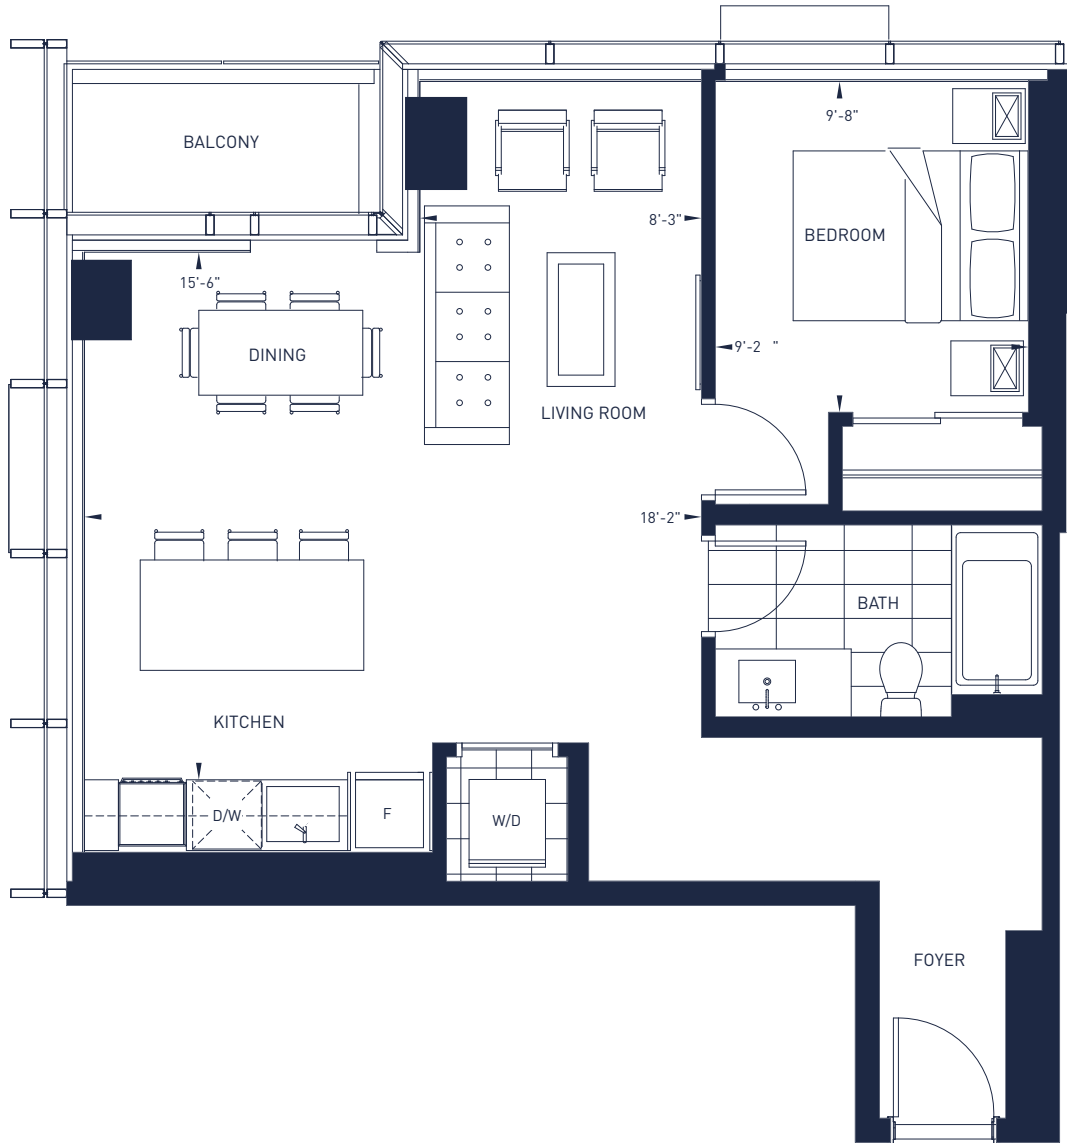

SKY SIGNATURE SUITES
AT ICE DISTRICT

D1 1 BEDROOM
1 BATHROOM

Interior: 731 sq. ft. Balcony: 40 sq. ft.

LEVEL 31-42

LEVEL 43-59