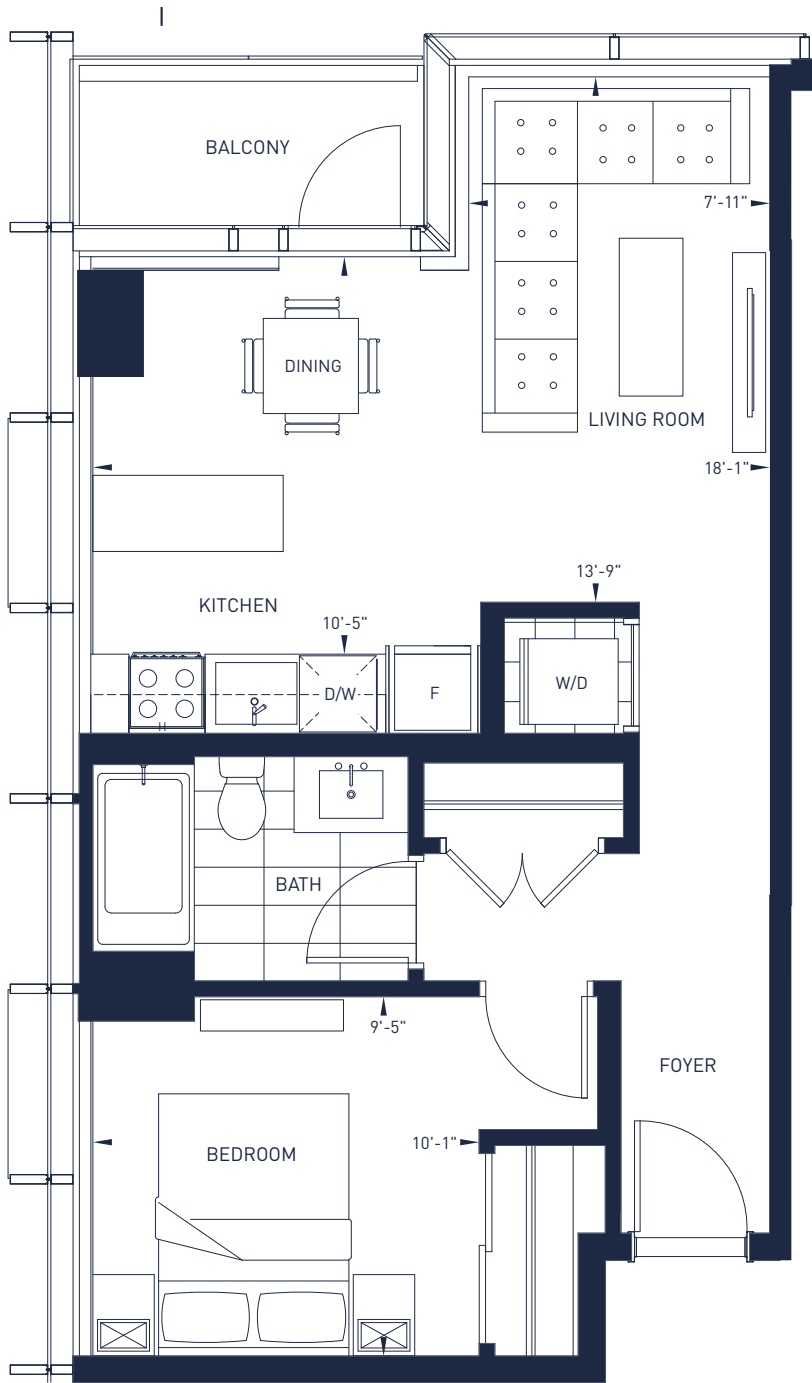

SKY SIGNATURE SUITES  
AT ICE DISTRICT

B

1 BEDROOM  
1 BATHROOM

Interior: 628 sq. ft. Balcony: 40 sq. ft.

LEVEL 31-42

LEVEL 43-59

LEVEL 60-66

ICE DISTRICT PROPERTIES