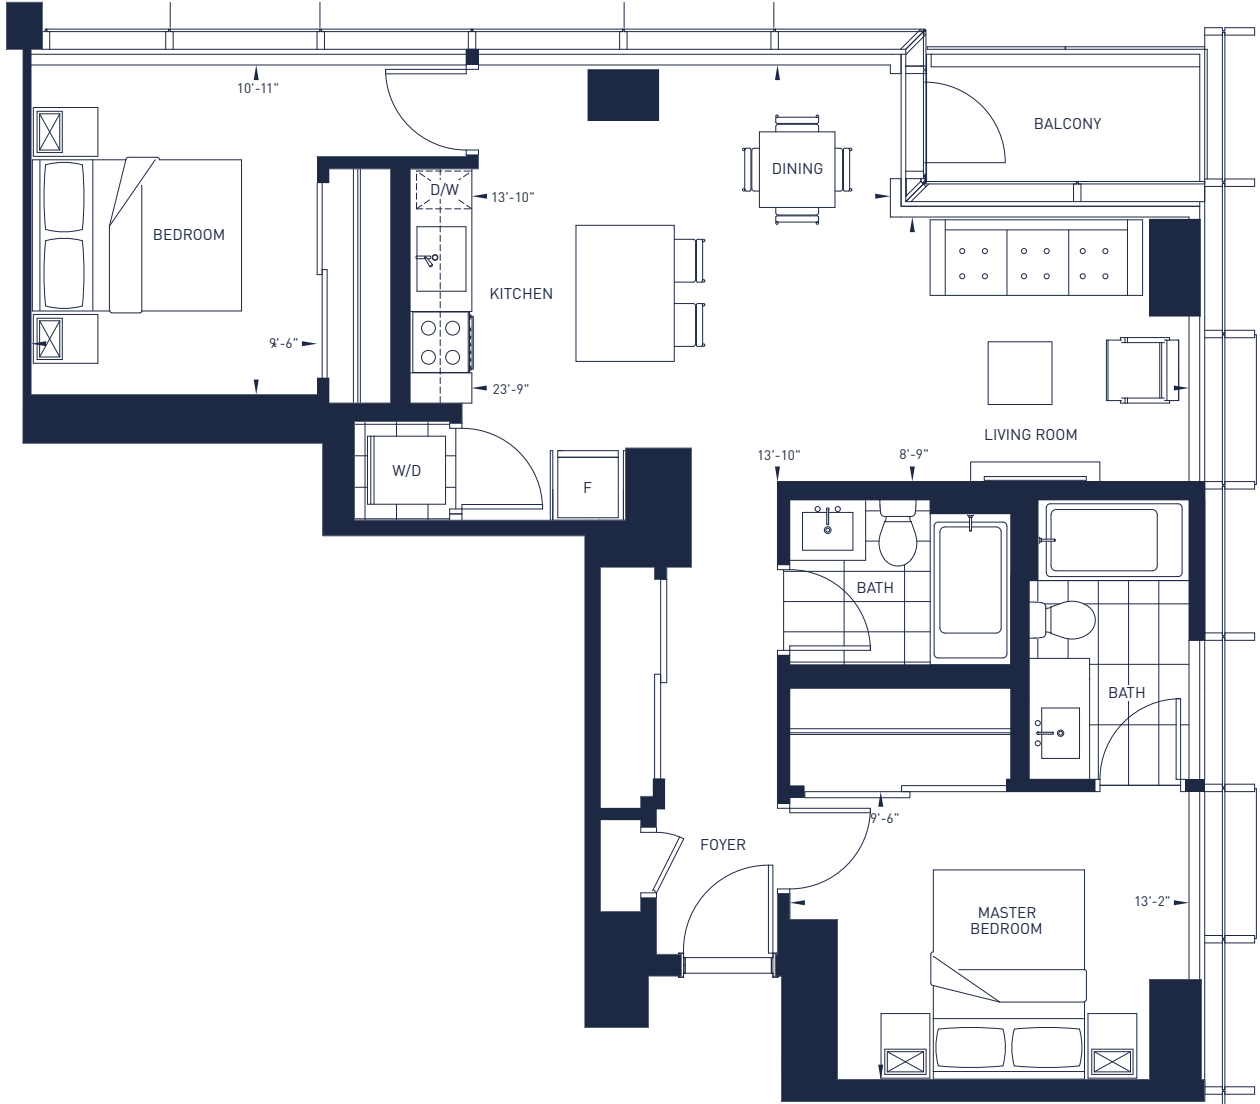

SKY SIGNATURE SUITES

AT ICE DISTRICT

A

2 BEDROOMS 2 BATHROOMS

Interior: 920 sq. ft. Balcony: 40 sq. ft.

LEVEL 31-42

LEVEL 43-59

LEVEL 60-66

ALL DIMENSIONS, LAYOUTS, AND FINISHES ARE APPROXIMATE AND SUBJECT TO NORMAL CONSTRUCTION VARIANCES AND CHANGE WITHOUT NOTICE. FURNITURE IS DISPLAYED FOR ILLUSTRATION PURPOSES ONLY AND DOES NOT NECESSARILY REFLECT THE ELECTRICAL PLAN FOR THE SUITE. SUITES ARE SOLD UNFURNISHED. E.&O.E. AUGUST 2020.